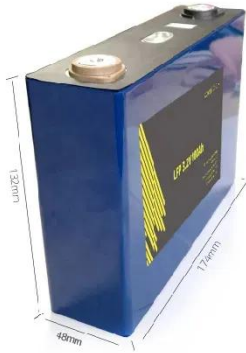

Telesolar-powered communication cabinet wind power land

Telesolar-powered communication cabinet wind power land

Pole-Type Base Station Cabinet , Efficient Energy Solutions for

Discover the Pole-Type Base Station Cabinet with integrated solar, wind energy, and lithium batteries. Designed for seamless installation and remote monitoring, this energy-efficient cabinet ensures ...

Outdoor Communication Energy Cabinet With Wind Turbine

The system integrates a 4.4kW solar panel array and a wind power generation system with a capacity of 600W to 2000W. Managed by AI, the system ensures low-carbon, energy-efficient, and stable ...