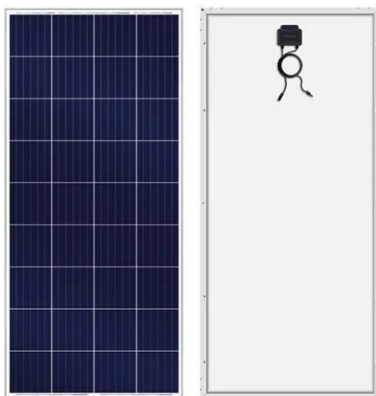

Telecom Cabinet Communication Power + PV + Storage: Key Design ...

Combining solar power, energy storage, and communication power in telecom cabinets boosts reliability and cuts energy costs. Proper sizing of solar panels and batteries ensures stable ...