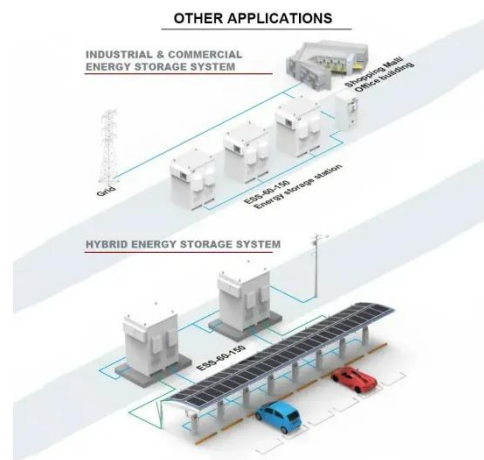

Telecom Cabinet Communication Power + PV + Storage: Key Design ...

Combining solar power, energy storage, and communication power in telecom cabinets boosts reliability and cuts energy costs. Proper sizing of solar panels and batteries ensures stable ...