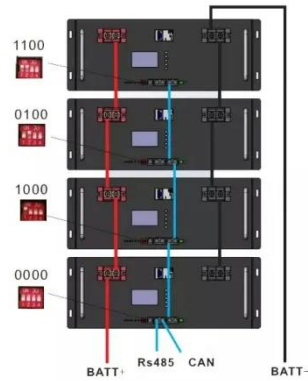

solar panels in the continental U.S. is facing roughly south and tilted between 15 and 40 degrees, according to the Department of Energy. That ...