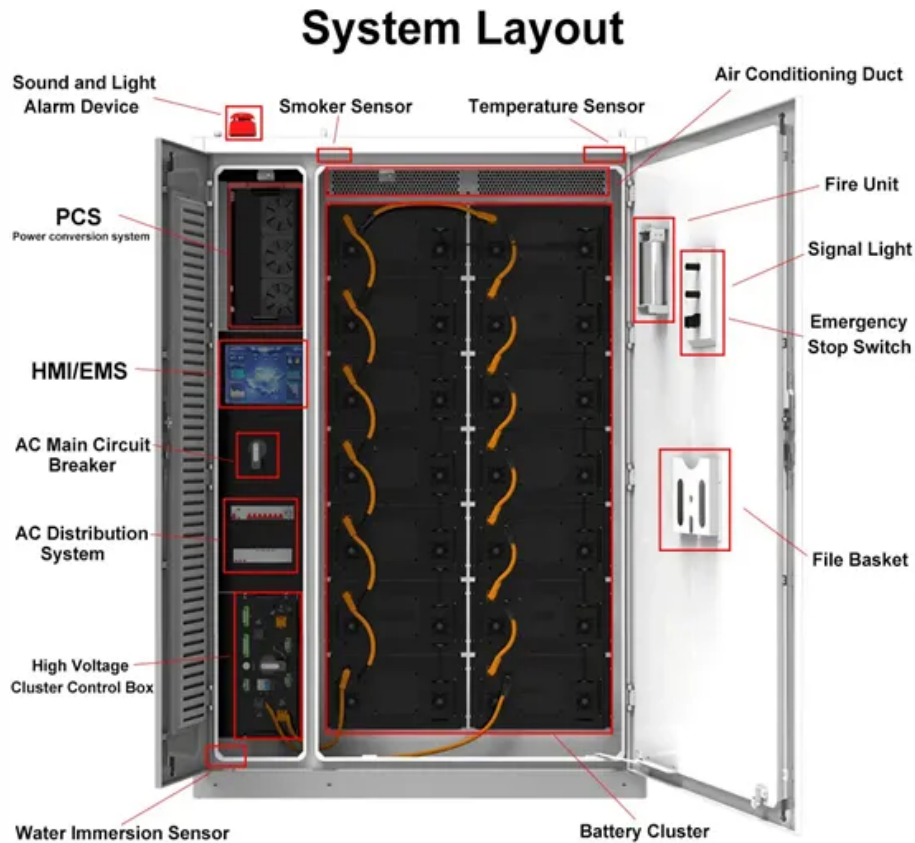

# The function of power cabinet for base station

## The function of power cabinet for base station

---

### What Is an Energy Cabinet and How Does It Work? , SolarInfo

Powering a 5G outdoor base station cabinet, a solar microgrid, or an industrial power node, the energy cabinet integrates power conversion, energy storage, and intelligent management ...

### THE FUNCTION OF BASE STATION POWER STORAGE CABINET

Function of base station power cabinet  
The base station power cabinet is a key equipment ensuring continuous power supply to base station devices, with LLVD (Load Low Voltage Disconnect) and