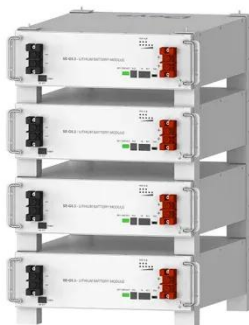

The high voltage cabinet energy storage light is not on

You've probably faced this scenario: After de-energizing a high voltage cabinet, the stored energy indicator still flashes red, and the door simply won't latch.