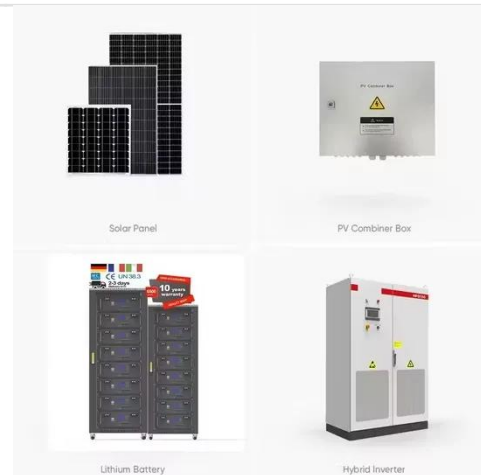

Thimphu solar telecom integrated cabinet wind power maintenance

Thimphu solar telecom integrated cabinet wind power maintenance

Indoor Photovoltaic Telecom Energy Cabinet

They transform solar-sourced DC into AC and store unused energy in high-performance battery packs, providing clean, renewable backup energy to mission-critical telecom equipment.

TELECOM CABINET WITH INTEGRATED POWER AMP BATTERY ...

Energy storage battery cabinet base station power generation type It integrates the photovoltaic, wind energy, rectifier modules, and lithium batteries for a stable power supply, backup power, and optical ...

Energy Storage Equipment, Energy storage solutions, Lithium battery

The solution adopts new energy (wind and diesel energy storage) technology to provide a reliable guarantee for the stable operation of communication base stations.

Photovoltaic Micro-station

Energy Cabinet

Provides remote on/off control of each output branch and multi-source inputs (PV, wind, AC, 12V, etc.) for power management flexibility. The Photovoltaic Micro-Station Energy Cabinet is a hybrid power ...