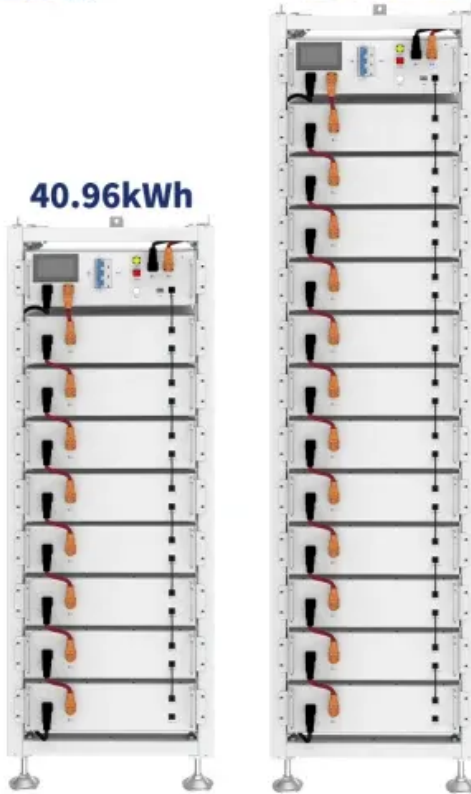

Togo Outdoor Communication Battery Cabinet

ESS

61.44kWh

40.96kWh

Togo Outdoor Communication Battery Cabinet

Base Station Energy Cabinet

The Base Station Energy Cabinet is a fully enclosed, weather-resistant telecom energy cabinet designed to provide reliable power distribution and battery backup for outdoor communication networks.