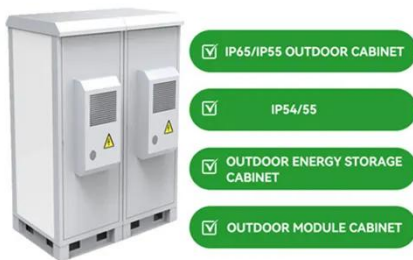

Tokyo Industrial and Commercial Energy Storage Cabinet ...

Summary: Discover how customized energy storage solutions are transforming Tokyo's industrial and commercial sectors. Learn about key trends, cost-saving strategies, and real-world applications of ...