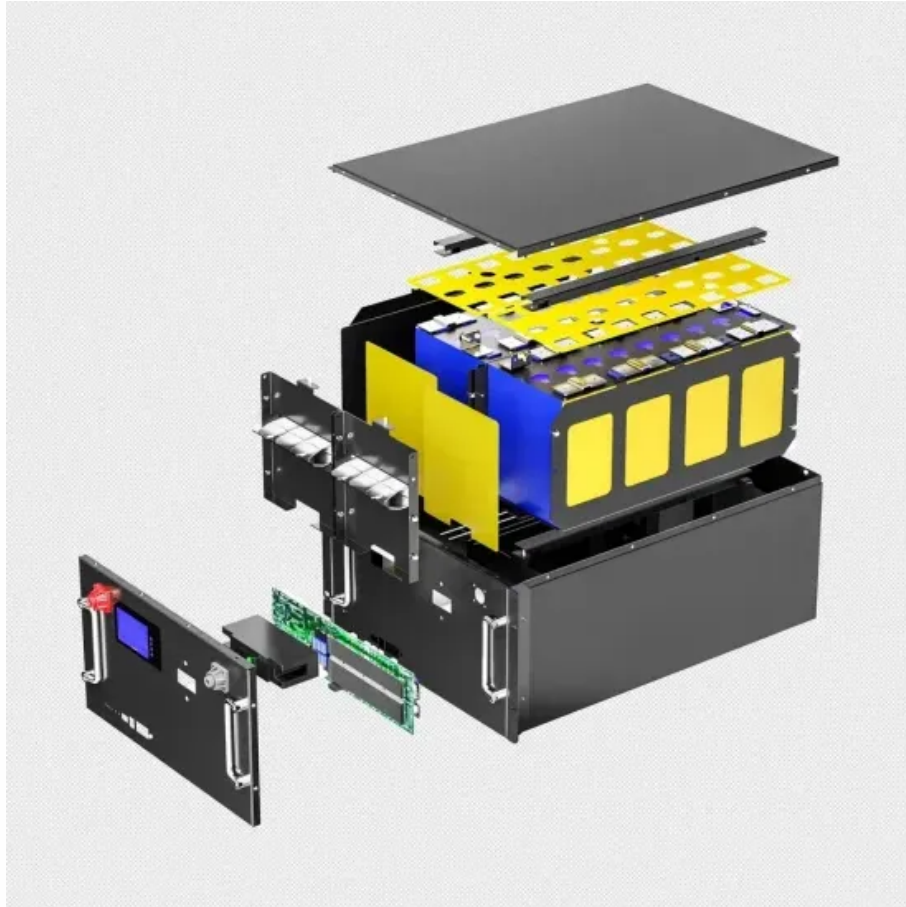

Travel 12v Inverter

Travel 12v Inverter

Best RV 12V Inverter for Off-Grid Power - Primadian Picks

Choosing a reliable 12V to 120V inverter is essential for any RV setup, especially when camping off-grid or during travel. The following selections emphasize pure sine wave output, high ...

Best 12 Volt Inverters for Reliable Power on the Go

This guide covers some of the best 12V inverters available, fitting various power needs from small devices to larger home appliances. Whether for travel, camping, or emergency backup, ...

Traveller 200W Power Inverter at Tractor Supply Co

Power your electronics on the road using this Traveller 200W Power Inverter. The power inverter takes your vehicle's 12V battery system and converts it into AC power.