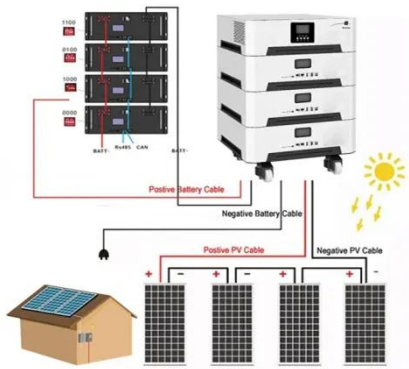

Bifacial Solar Panel, TSM-420-NE09RC.05 and other pre-qualified solar equipment from Trina Solar through our ...

Trina Solar US 420W

All you need to know about the 420W solar panel including rating, cost, efficiency, and warranty terms.

Trina Solar 420W BiFacial Mono Solar Panel

Availability: This product is no longer available. 144 Half-Cell Monocrystalline Vertex cell solar panel. 30mm clear frame, Black backsheet. Share your knowledge of this product with other customers