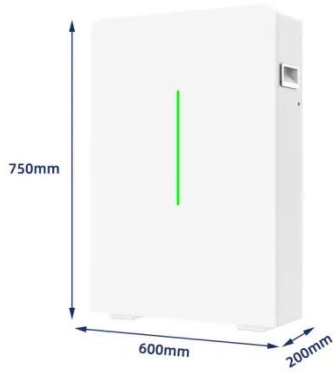

high visibility ...

Contact Us

For catalog requests, pricing, or partnerships, please visit:
<https://www.kidsandparents.pl>