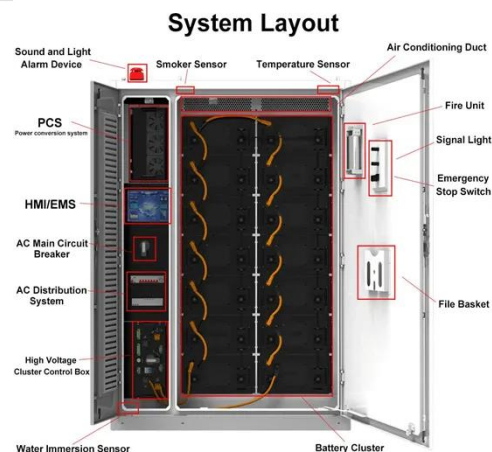

Tuvalu Huijue outdoor power supply two degrees

Weatherproof outdoor dc power supply, DC waterproof power supply Huijue's Weatherproof outdoor dc power supply for industrial, commercial & home use. Combining efficiency, ...