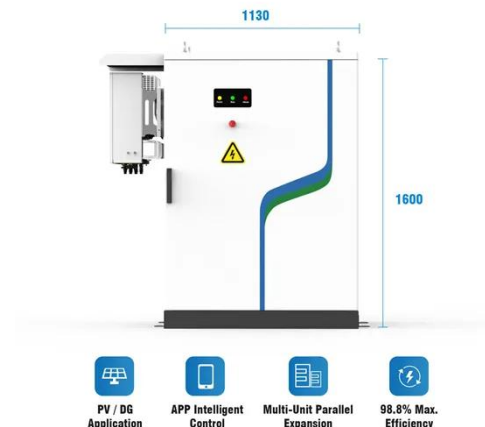

Can energy storage be used to power critical services during ...

...

By ensuring an uninterrupted power supply, energy storage can enhance the operational capabilities of hospitals, educational institutions, and businesses. For example, medical facilities can ...