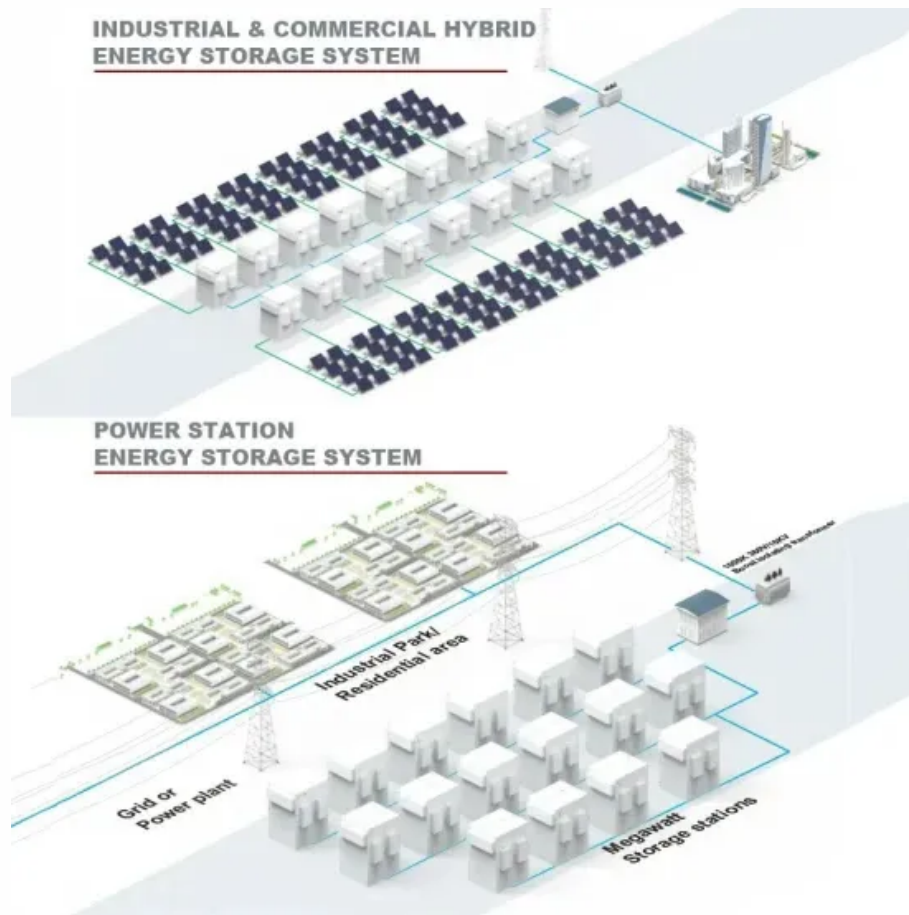

Uninterruptible power supply costs for hospitals in Congo

Overview

The average cost ranges from \$5,000 to \$50,000+ depending on three main factors: Power Capacity: 10kVA units start at \$8, When planning power infrastructure for data centers in the Democratic Republic of Congo, UPS (Uninterruptible Power Supply) systems form a critical component. Saving Lives in Healthcare In Lubumbashi General Hospital, a 150kVA UPS now keeps ventilators running during outages. Frequent power outages and voltage fluctuations make UPS systems critical for businesses, healthcare facilities, and.