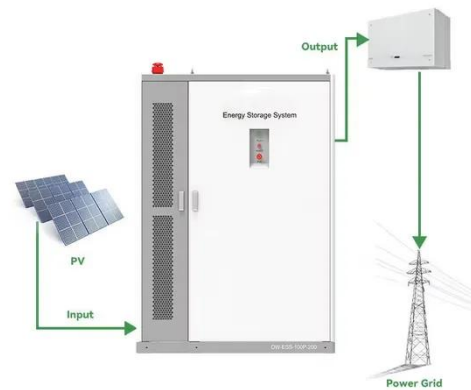

Vuelta a España 2025: Alles over de start in Italië , WielerFlits

Ontdek het parcours, deelnemers en favorieten van de Vuelta a España 2025. Blijf op de hoogte en mis niets van de spannende Ronde van Spanje!