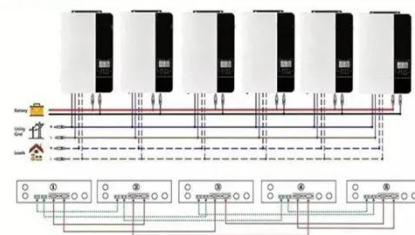

VILNIUS ENERGY STORAGE CABINET LITHIUM BATTERY

We specialize in cutting-edge photovoltaic energy storage solutions, offering high-efficiency battery cabinets for reliable, sustainable, and clean power across residential, commercial, and industrial ...

Parallel (Parallel operation up to 6 unit (only with battery connected))