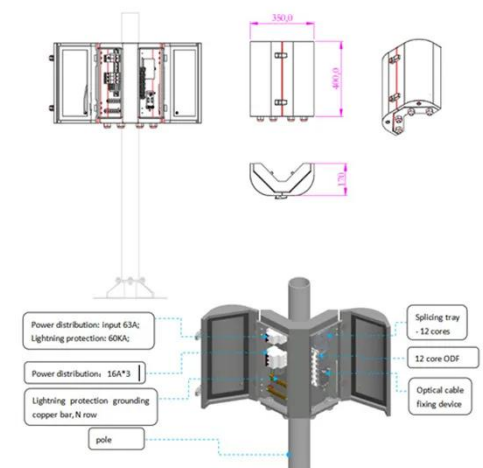

Outdoor Enclosures , NEMA-Rated Telecom Cabinets , IP55, IP65

Perfect for industrial equipment, electrical cabinets, and outdoor installations, our enclosures offer customizable solutions for renewable energy, telecommunications, and more.