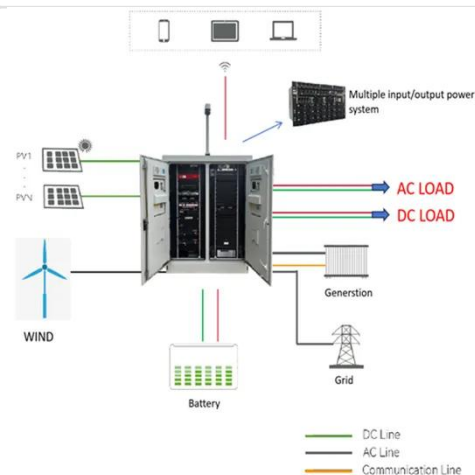

Water Energy Storage System Lego

Water Energy Storage System Lego

I Built a LEGO Hydroelectric Dam!

Using LEGO and LEGO Technic I build a working LEGO hydropower dam. This fun project harnessed the power of water and LEGO to demonstrate hydroelectric power!

Lego Education Renewable Energy Add-on Set 9688

Extend the use of the Add-On Set by combining it with the LEGO MINDSTORMS ...

Water Energy Storage System Lego

To analyse the role of energy-water storage, we develop a high-renewable energy scenario (High-RE) with a target of two-third of electricity from renewable sources by