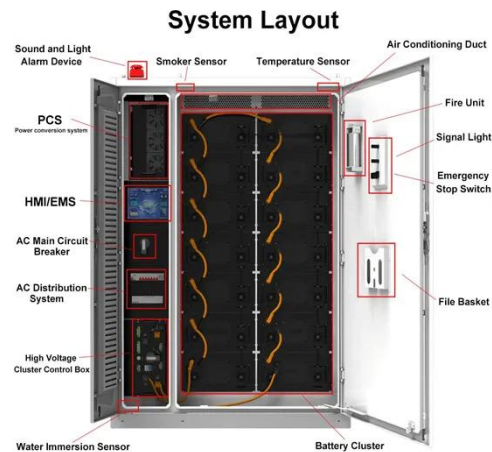

Explore transfer, transformation, storage and dissipation of energy with reference to conversion of wind energy to electrical energy. Our team of experts are here to help find the solution that fits your ...