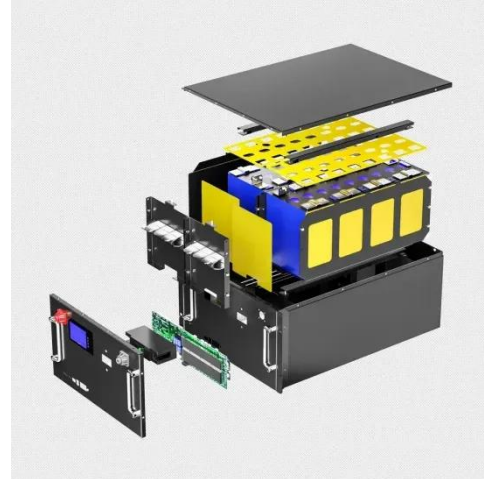

Enclosure

The KW1 Enclosure provides secure and simple housing of equipment at Fixed RAWS (Remote Automated Weather Station) sites. The enclosure is supplied with two adjustable galvanized steel ...

Contact Us

For catalog requests, pricing, or partnerships, please visit:
<https://www.kidsandparents.pl>