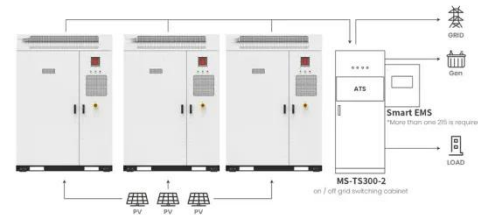

Vladivostok, Primorsk, Russia Weather Forecast, with current conditions, wind, air quality, and what to expect for the next 3 days.

Application scenarios of energy storage battery products

TAX FREE

ENERGY STORAGE SYSTEM

Product Model
HJ-ESS-215A(100KW/215KWh)
HJ-ESS-115A(50KW 115KWh)

Dimensions
1600*1280*2200mm
1600*1200*2000mm

Rated Battery Capacity
215KWH/115KWH

Battery Cooling Method
Air Cooled/Liquid Cooled

OTT MetSystems System Cabinets With Integrated Components for ...

The rugged lockable control cabinet of the OTT MetSystems is designed for automatic meteorological stations. it is equipped with components for power supply as well as with the IP datalogger OTT ...

What Are the Components of an Automatic Weather Station and Their ...

This article explains the components of an automatic weather station and their uses. By the end, readers will have a complete understanding of how each component is helpful for different ...