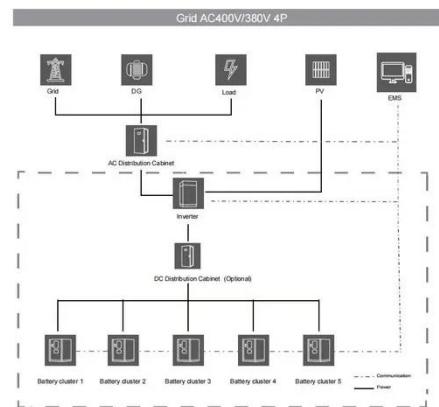

AuMAS CaBINET , Outdoor Communication Cabinets & Battery Cabinet

Professional manufacturer of outdoor communication cabinets, battery cabinets, communication power systems, smart PDU, solar modules, sensors, and industrial enclosures with IP55/IP65/IP66 ...