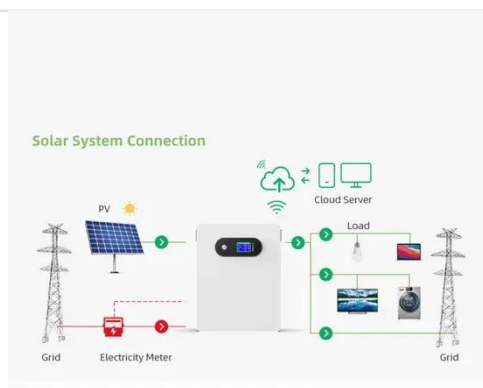

OUTDOOR SAFE CHARGING WEST AFRICA ENERGY STORAGE ...

Outdoor safe charging energy storage battery cabinet ESS power base station AZE's lithium battery energy storage system (BESS) is a complete system design with features like high energy density, battery ...