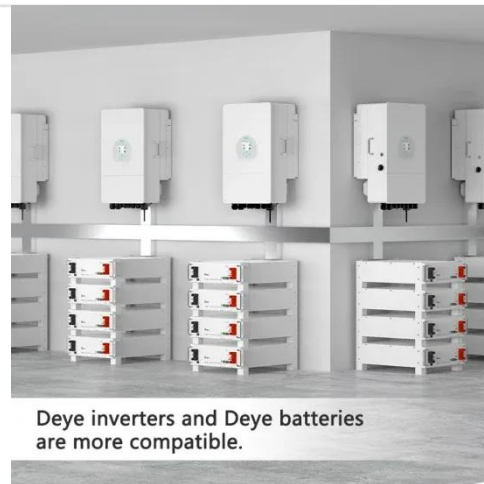

- ✓ IP65/IP55 OUTDOOR CABINET
- ✓ WATERPROOF OUTDOOR CABINET
- ✓ 42U/27U
- ✓ OUTDOOR BATTERY CABINET

of wireless communication networks, serving as a central point that manages the transmission and reception of signals between cellular networks ...

What is a Base Station in Telecommunications?

What is a Base Station? A base station is a critical component in a telecommunications network. A fixed transceiver that acts as the central communication hub for one or more wireless mobile client ...

- LV Battery
- 6.5-13kWh

Pristina Communications Company will jointly build 5g base stations

Wherever you are, we're here to provide you with reliable content and services related to Pristina Communications Company will jointly build 5g base stations, including cutting-edge solar container ...

Contact Us