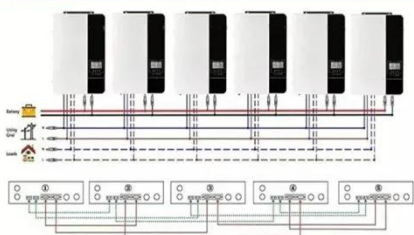

5G Base Station Market Size, Competitors, Trends & Forecast

About the Market The 5G base station market is a rapidly growing segment of the telecommunications industry, as 5G networks are being deployed around the world. 5G base stations are used to provide ...