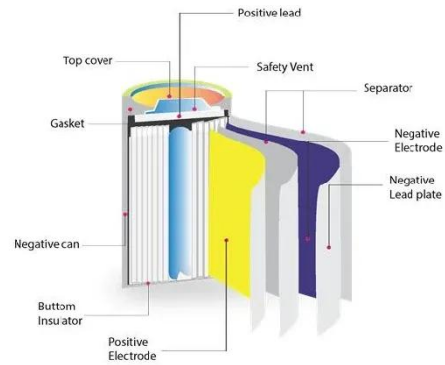

metropolitan experience, medical welfare, transportation, etc., along with an overall introduction to ...

Contact Us

For catalog requests, pricing, or partnerships, please visit:
<https://www.kidsandparents.pl>