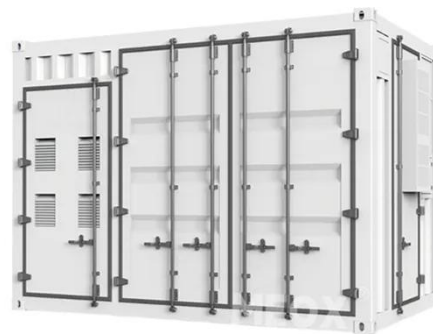

Energy Storage Equipment, Energy storage solutions, Lithium ...

The solution adopts new energy (wind and diesel energy storage) technology to provide a reliable guarantee for the stable operation of communication base stations.