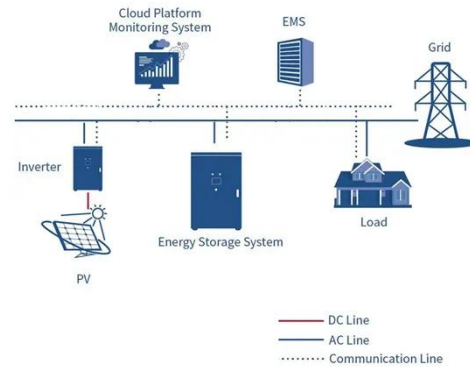

Solar panel wattage is the maximum power a panel can produce under standardized lab conditions. It's measured in watts (W) and reflects the panel's "nameplate" peak output (often listed ...

Contact Us

For catalog requests, pricing, or partnerships, please visit:
<https://www.kidsandparents.pl>