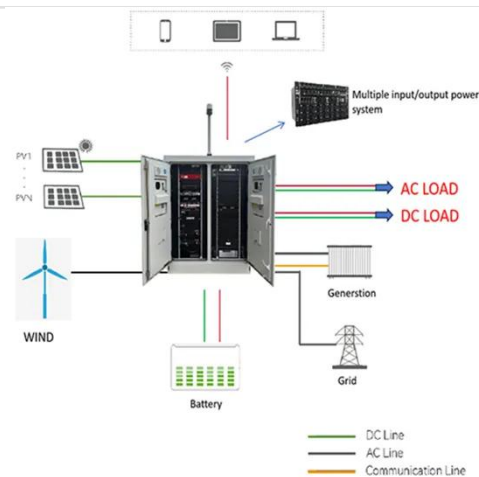

Global Communication Base Station EMS Rankings

Who is the best EMS company? With operations in over 30 countries and revenue hovering around $25 billion, Flex excels in delivering scalable, eco-friendly manufacturing solutions.