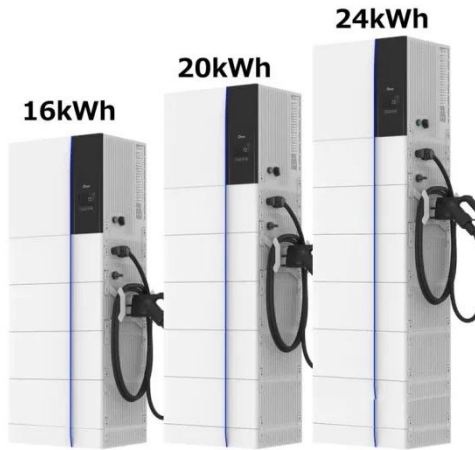

Which floor is the battery cabinet in Port Moresby Plaza located on

Which floor is the battery cabinet in Port Moresby Plaza located on

Downtown Plaza Map

The Hubert Murray Stadium is a sports venue located in Port Moresby, the capital city of Papua New Guinea. It was developed for the 1969 South Pacific Games on reclaimed land at Konedobu that had ...