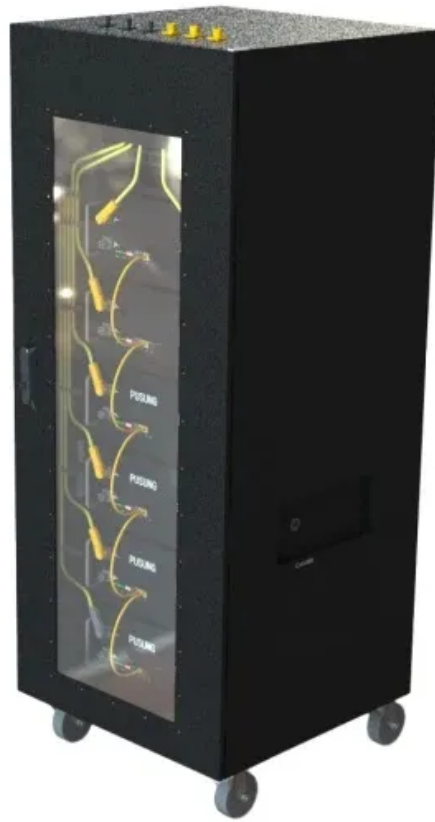

Which is better for emergency rescue a folding container with bidirectional charging

Overview

Rigid water containers made of blue polyethylene consistently perform better than opaque collapsible ones for both pouring and storage. They're also more durable and leak resistant. For those who respond when a life is on the line, having a quality emergency rescue multi-tool or folding knife can mean the difference between life and death. In this article, we have picked the top 14. Bidirectional electric vehicles (EV) employed as mobile battery storage can add resilience benefits and demand-response capabilities to a site's building infrastructure. A bidirectional EV can receive energy (charge) from electric vehicle supply equipment (EVSE) and provide energy to an external. Whether the challenge is a flat tire, a dead battery, or traveling safely during a blizzard—or a pandemic—here are the things you shouldn't leave home without. These items range. Heavy-duty, steel pop-up vent opens in either of 2 directions so you can scoop in fresh air or keep out rain no matter which way the wind is blowing. This guide highlights the top folding knives for emergency first.

Which is better for emergency rescue a folding container with bidirectional

The Best Emergency Preparedness Supplies of 2026 , Reviews by ...

Rigid water containers made of blue polyethylene consistently perform better than opaque collapsible ones for both pouring and storage. They're also more durable and leak resistant.

The Best Gear for a Roadside Emergency

Having a reliable EMT Knife or Rescue Tool can be a game changer while you are on shift. Let us help you find the right piece of EDC to help you make it through your shift!