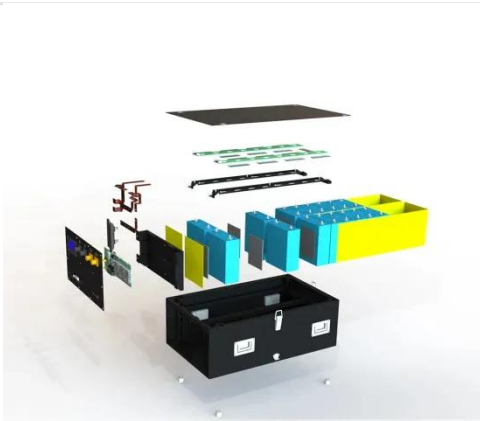

## Outdoor Communication Cabinet

Discover outdoor communication cabinets with IP55/IP65 rating, galvanized steel construction, and integrated cooling for telecom, 5G, and solar applications.