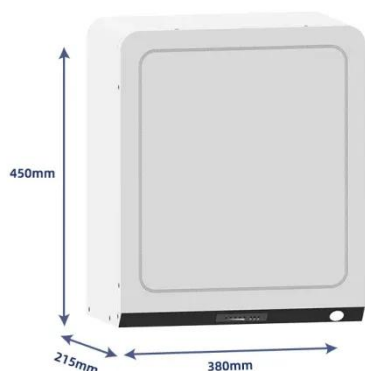

3 Pole DIN Rail Mount Circuit Breaker, 16 Amp 480V Guinea , Ubuy

Shop 3 Pole DIN Rail Mount Circuit Breaker, 16 Amp 480V AC Miniature Circuit Breaker, Thermal Magnetic Trip AC Disconnect Switch MCB C16 online at a best price in Guinea.