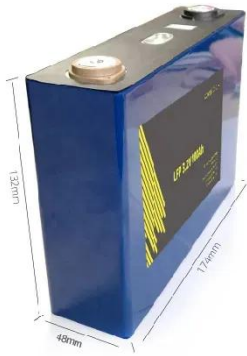

Breaker

With a breaking capacity of 610kA, this circuit breaker can handle high fault currents, keeping your electrical system safe and reliable. With a current rating of 16 Amps, the ABB S201-C16 is suitable

...

Protect Electrical Equipment with Wholesale C16 Circuit Breaker

Find a c16 circuit breaker today! Having to deal with overcurrent/undercurrent or short circuits? Browse Circuit Breakers and limit electrical damage concerns.

S801N-C16 , ABB

The S801N-C16 is a 1-pole High Performance Circuit breaker with C-characteristic, with cage terminal and a rated current of 16 A. It is a current limiting device with a maximum breaking capacity of 36kA ...

Contact Us

For catalog requests, pricing, or partnerships, please visit:
<https://www.kidsandparents.pl>