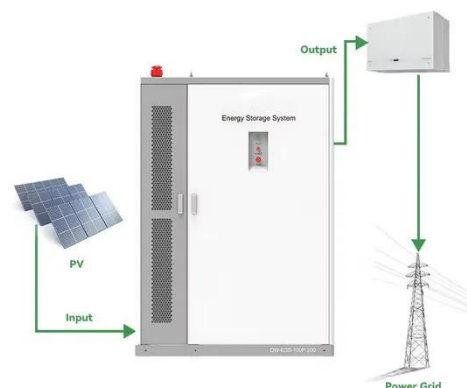

Wind Solar Energy Storage Cabinet

From energy storage system design to installation and maintenance, we offer a comprehensive "turnkey" industrial and commercial energy storage service that effectively addresses issues such as ...