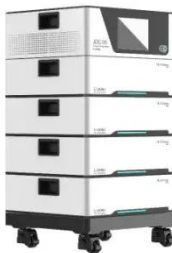

42U 800mm Rack Enclosure with Doors and Side Panels , Eaton

42U extra-wide rack enclosure houses, organizes and secures network equipment with extra room on the sides for cable management and PDU mounting.