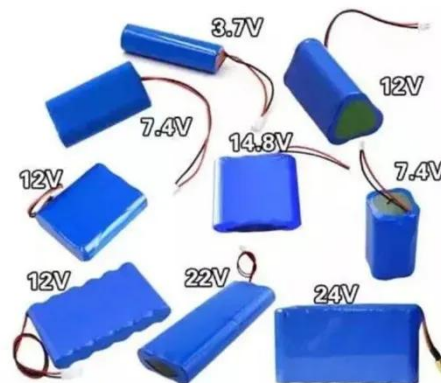

Bott Workplace , High-Quality Workplace Storage Equipment

Ideal for workshops, garages and industrial environments where organisation and durability matter. The BOTT Verso 800mm high 1 door cabinet is an affordable, high quality storage cabinet suitable for a ...