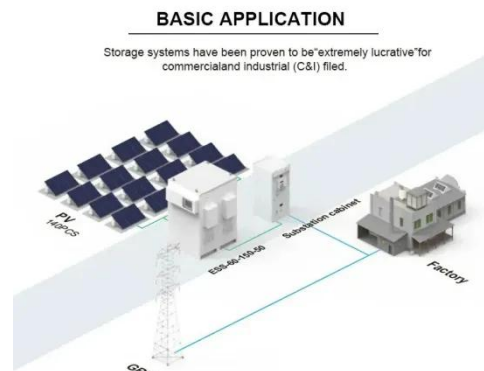

Money Transfer , Global Money Transfer , Western Union

Money Transfer , Global Money Transfer , Western Union

Send Money Online

Send money online instantly with Western Union.