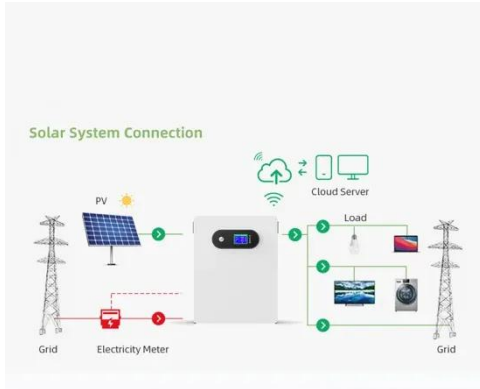

Log in or sign up and create your free profile to send money online. Send money, pay bills, check exchange rates, or start a transfer in the app and pay in-store -- all on the go.

Amazon : Outdoor Dc Power Supply

30V 6W 0.2A Class 2 Power Supply, AC to DC Low Voltage Transformer, IP44 Inflatable Power Adapter for LED Strip Lights, Christmas Decorations, Indoor/Outdoor Use, UL Listed